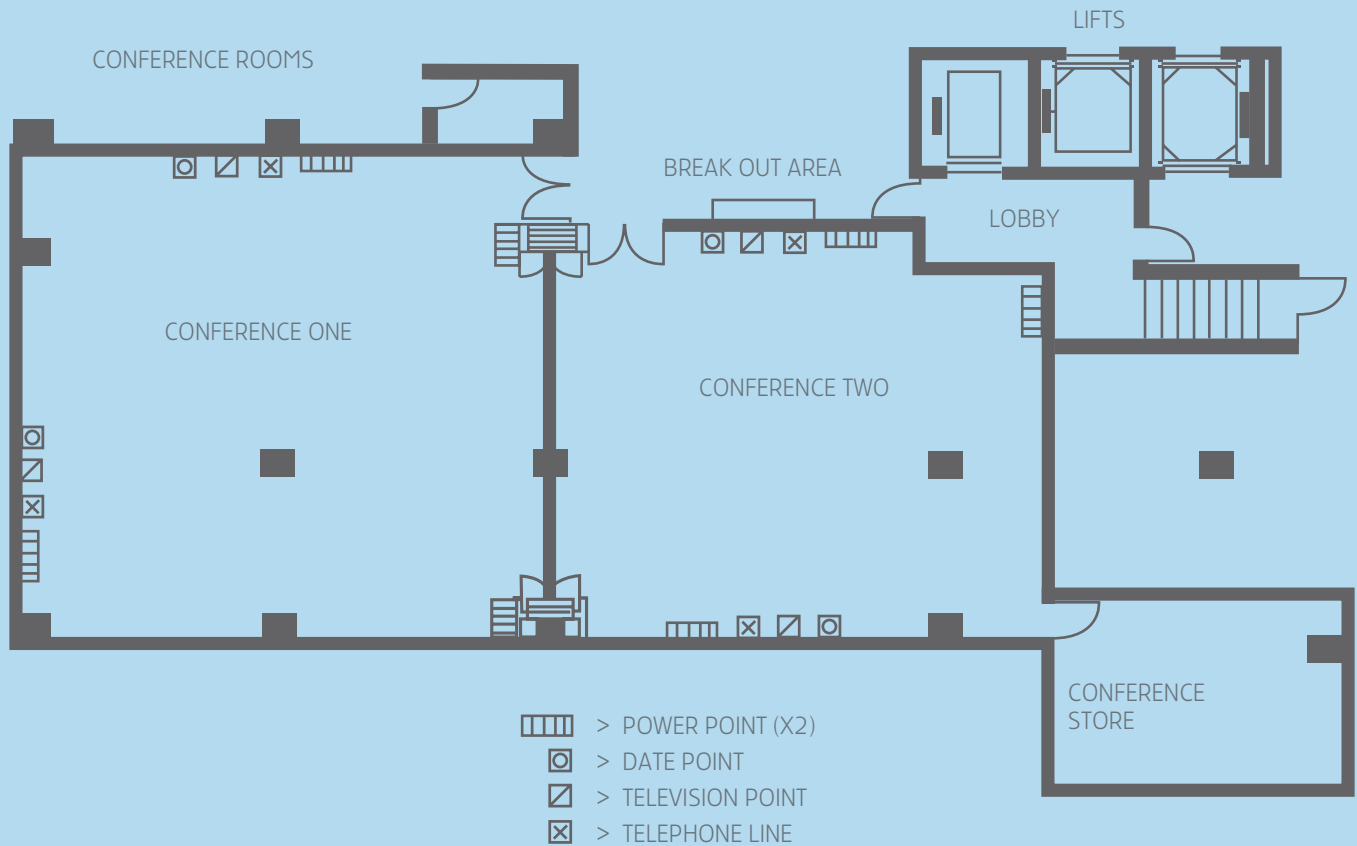

*I will conference in style*

**mantra**  
on russell

**Meeting Room Capacities**

Room	Theatre	Cocktails	Banquet	Classroom	U-Shape	Boardroom	Cabaret
Mantra 1	120	150	80	70	24	30	60
Mantra 2	80	100	60	40	30	30	45
Mantra 1&2	180	250	130	70	-	-	-
Suite 608	15	15	10	9	9	12	-

Floorplans are indicative only & may vary

Please request our conference kit for more information

**Mantra on Russell** 222 Russell Street, Melbourne VIC 3000 Australia • t.+61 3 9915 2524 • f. +61 3 9915 2598  
e. simela.theo@mantra.com.au • w. www.mantraonrussell.com.au