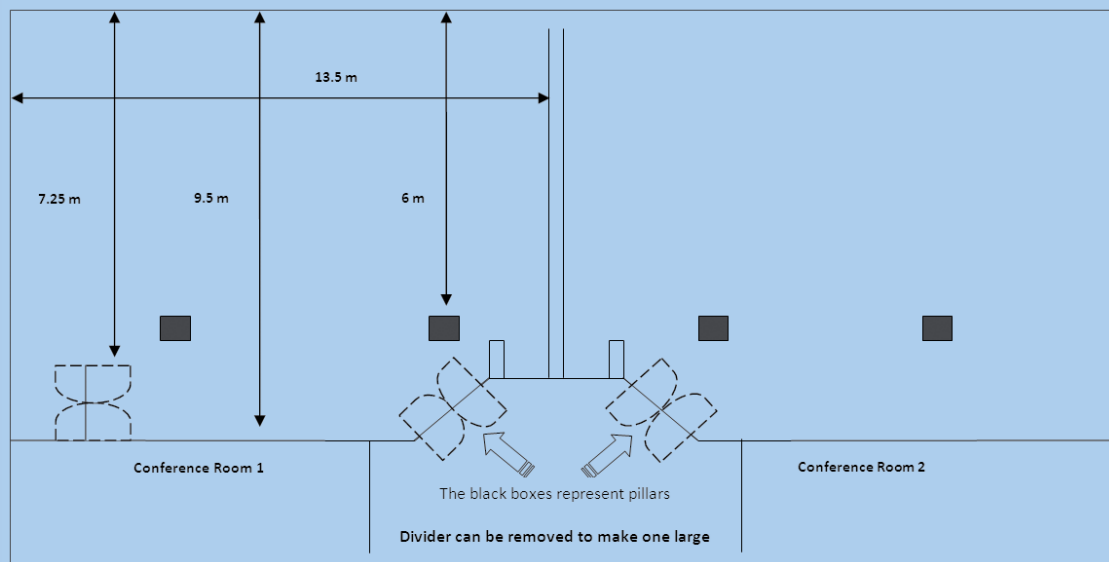

I will conference in style

mantra
on murray

Meeting Room Capacities

Room	Banquet	Cocktail	Theatre	Classroom	U-shape	Boardroom
Conference Room 1	80	120	100	20	30	25
Conference Room 2	80	120	100	20	30	25
Conference Room 1 + 2	140	240	200	40	-	-

* Floorplans are indicative only and may vary.