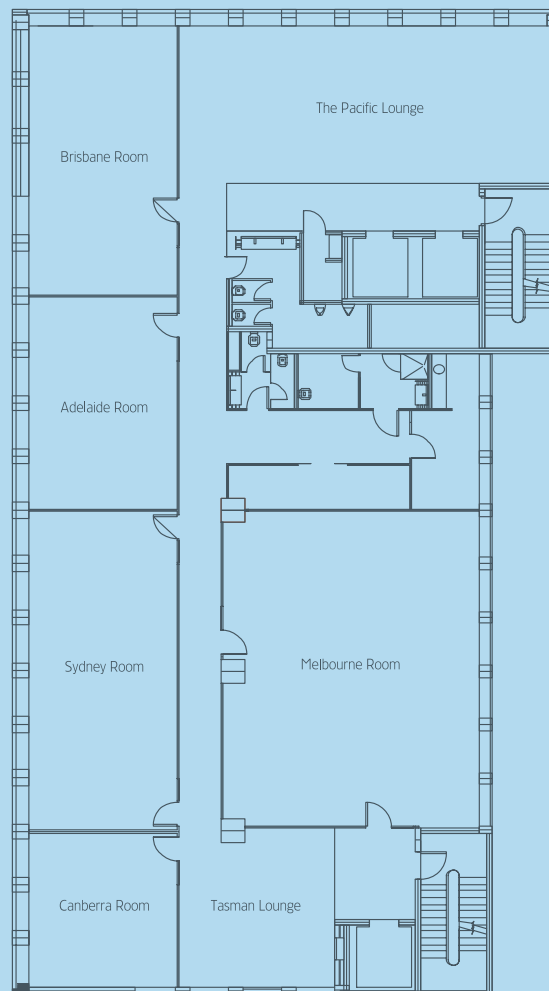

I will conference in style

mantra
on little bourke

Meeting Room Capacities

Room	Banquet	Cocktail	Theatre	Classroom	U-shape	Boardroom
Brisbane Room	-	-	-	-	-	20
Adelaide Room	-	-	40	18	15	20
Sydney Room	50	50	60	36	30	34
Canberra Room	10	-	20	12	-	12
Melbourne Room	80	130	120	54	37	50
Pacific Lounge	50	70	50	30	25	33
Tasman Lounge	20	20	20	-	-	-

* Floorplans are indicative only and may vary.

Please request our conference kit for more information.

Mantra on Little Bourke Level 3, 451 Little Bourke Street, Melbourne VIC 3000 Australia • t.+61 3 9600 3645 • f. +61 3 9642 3022
e. erin.fox@mantra.com.au • w. www.mantraonlittlebourke.com.au