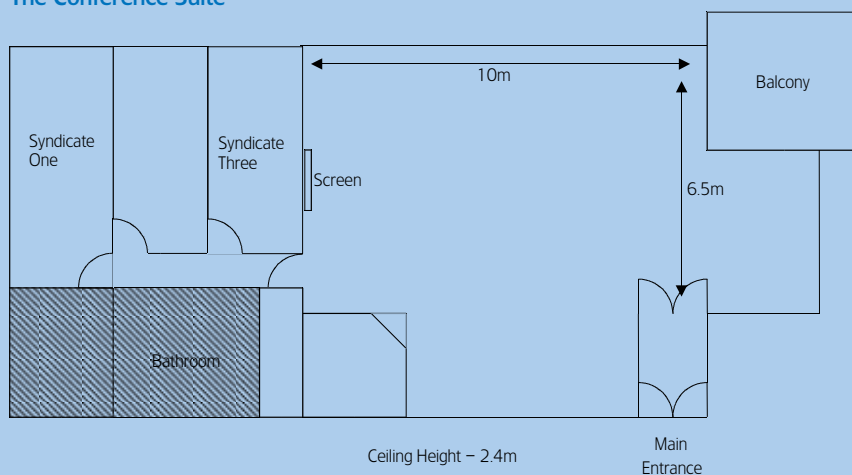

Meeting Room Capacities

Room	Banquet	Cocktail	Theatre	Classroom	U-shape	Boardroom
Blackburne	60	100	80	24	30	25
Conference Suite	32	40	40	12	20	17

Blackburne Room

The Conference Suite

* Floorplans are indicative only and may vary.