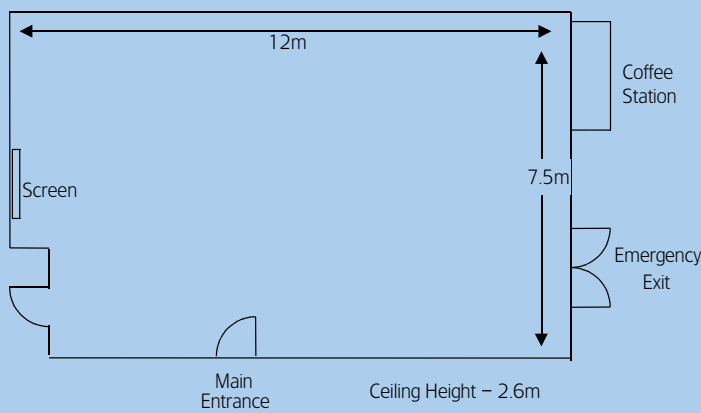

Meeting Room Capacities

Room	Banquet	Cocktail	Theatre	Classroom	U-shape	Boardroom
Blackburne	60	100	80	24	30	25
Conference Suite	32	40	40	12	20	17

Blackburne Room

The Conference Suite

* Floorplans are indicative only and may vary.